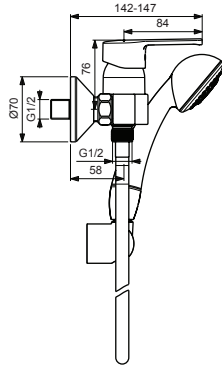

B0872AA

B0873AA

Pos.	Signify	Spare parts-Nr.	Quantity	Pos.	Signify	Spare parts-Nr.	Quantity
1	Lever, w/logo-compl.	B961239AA	1 Pcs.	15	Fiberring Ø24x15x2		2 Pcs.
2	Screw M5x8		1 Pcs.	16	Nipple M19x1.5 LH		2 Pcs.
3	Cap decorative	B960473AA	1 Pcs.	17	O-Ring Ø15.6x1.78		2 Pcs.
4	Rosette	B961229AA	1 Pcs.	18	Coupling nut		2 Pcs.
5	Screw M42x1.5	B961230NU	1 Pcs.	19	Shower 70mm, 1F	B9391AA	1 Pcs.
6	O-Ring Ø39.1x1.3		1 Pcs.	20	Wall hook for hand shower		1 Pcs.
7	Cartridge GEAR N35DW	B960888NU	1 Pcs.	21	Fiberring Ø16x13x1.5		2 Pcs.
8	Body shower		1 Pcs.	22	Shower hose L1500mm	B964952AA	1 Pcs.
9	O-Ring Ø18.2x1.7	B960270NU	1 Pcs.				
10	Nipple M22x1-G1/2	B964675AA	1 Pcs.				
11	Non return valve	B961346NU	1 Pcs.				
12	S-connection compl.		1 Set				
13	S-connections G1/2xG3/4		2 Pcs.				
14	Metallrosette	A963489AA	1 Pcs.				