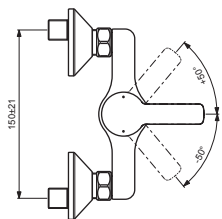

B0872AA

B0873AA

Pos.	Signify	Spare parts-Nr.	Quantity	Pos.	Signify	Spare parts-Nr.	Quantity
1	Lever, w/logo-compl.	B961239AA	1 Pcs.	15	Fiberring Ø24x15x2		2 Pcs.
2	Screw M5x8		1 Pcs.	16	Nipple M19x1.5 LH		2 Pcs.
3	Cap decorative	B960473AA	1 Pcs.	17	O-Ring Ø15.6x1.78		2 Pcs.
4	Rosette	B961229AA	1 Pcs.	18	Coupling nut		2 Pcs.
5	Screw M42x1.5	B961230NU	1 Pcs.	19	Shower 70mm, 1F	B9391AA	1 Pcs.
6	O-Ring Ø39.1x1.3		1 Pcs.	20	Wall hook for hand shower		1 Pcs.
7	Cartridge GEAR N35DW	B960888NU	1 Pcs.	21	Fiberring Ø16x13x1.5		2 Pcs.
8	Body shower		1 Pcs.	22	Shower hose L1500mm	B964952AA	1 Pcs.
9	O-Ring Ø18.2x1.7	B960270NU	1 Pcs.				
10	Nipple M22x1-G1/2	B964675AA	1 Pcs.				
11	Non return valve	B961346NU	1 Pcs.				
12	S-connection compl.		1 Set				
13	S-connections G1/2xG3/4		2 Pcs.				
14	Metallrosette	A963489AA	1 Pcs.				