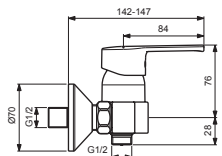

B0872AA

B0873AA

Pos.	Signify	Spare parts-Nr.	Quantity	Pos.	Signify	Spare parts-Nr.	Quantity
1	Lever, w/logo-compl.	B961239AA	1 Pcs.	15	Fiberring Ø24x15x2		2 Pcs.
2	Screw M5x8		1 Pcs.	16	Nipple M19x1.5 LH		2 Pcs.
3	Cap decorative	B960473AA	1 Pcs.	17	O-Ring Ø15.6x1.78		2 Pcs.
4	Rosette	B961229AA	1 Pcs.	18	Coupling nut		2 Pcs.
5	Screw M42x1.5	B961230NU	1 Pcs.	19	Shower 70mm, 1F	B9391AA	1 Pcs.
6	O-Ring Ø39.1x1.3		1 Pcs.	20	Wall hook for hand shower		1 Pcs.
7	Cartridge GEAR N35DW	B960888NU	1 Pcs.	21	Fiberring Ø16x13x1.5		2 Pcs.
8	Body shower		1 Pcs.	22	Shower hose L1500mm	B964952AA	1 Pcs.
9	O-Ring Ø18.2x1.7	B960270NU	1 Pcs.				
10	Nipple M22x1-G1/2	B964675AA	1 Pcs.				
11	Non return valve	B961346NU	1 Pcs.				
12	S-connection compl.		1 Set				
13	S-connections G1/2xG3/4		2 Pcs.				
14	Metallrosette	A963489AA	1 Pcs.				