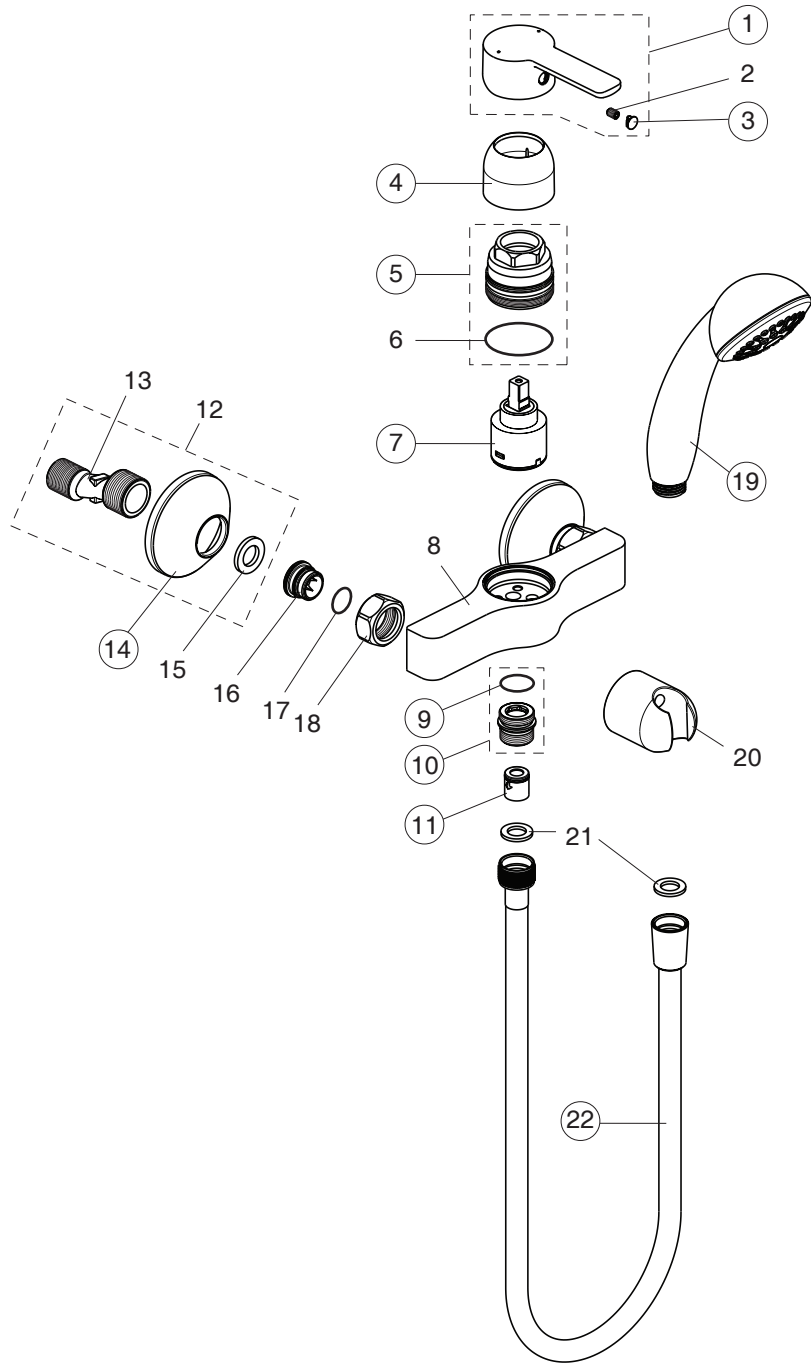

B0872AA

B0873AA

Pos.	Signify	Spare parts-Nr.	Quantity	Pos.	Signify	Spare parts-Nr.	Quantity
1	Lever, w/logo-compl.	B961239AA	1 Pcs.	15	Fiberring Ø24x15x2		2 Pcs.
2	Screw M5x8		1 Pcs.	16	Nipple M19x1.5 LH		2 Pcs.
3	Cap decorative	B960473AA	1 Pcs.	17	O-Ring Ø15.6x1.78		2 Pcs.
4	Rosette	B961229AA	1 Pcs.	18	Coupling nut		2 Pcs.
5	Screw M42x1.5	B961230NU	1 Pcs.	19	Shower 70mm, 1F	B9391AA	1 Pcs.
6	O-Ring Ø39.1x1.3		1 Pcs.	20	Wall hook for hand shower		1 Pcs.
7	Cartridge GEAR N35DW	B960888NU	1 Pcs.	21	Fiberring Ø16x13x1.5		2 Pcs.
8	Body shower		1 Pcs.	22	Shower hose L1500mm	B964952AA	1 Pcs.
9	O-Ring Ø18.2x1.7	B960270NU	1 Pcs.				
10	Nipple M22x1-G1/2	B964675AA	1 Pcs.				
11	Non return valve	B961346NU	1 Pcs.				
12	S-connection compl.		1 Set				
13	S-connections G1/2xG3/4		2 Pcs.				
14	Metallrosette	A963489AA	1 Pcs.				