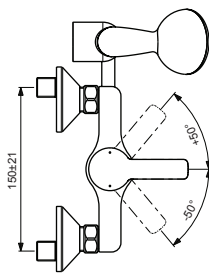

B0872AA

B0873AA

Pos.	Signify	Spare parts-Nr.	Quantity	Pos.	Signify	Spare parts-Nr.	Quantity
1	Lever, w/logo-compl.	B961239AA	1 Pcs.	15	Fiberring Ø24x15x2		2 Pcs.
2	Screw M5x8		1 Pcs.	16	Nipple M19x1.5 LH		2 Pcs.
3	Cap decorative	B960473AA	1 Pcs.	17	O-Ring Ø15.6x1.78		2 Pcs.
4	Rosette	B961229AA	1 Pcs.	18	Coupling nut		2 Pcs.
5	Screw M42x1.5	B961230NU	1 Pcs.	19	Shower 70mm, 1F	B9391AA	1 Pcs.
6	O-Ring Ø39.1x1.3		1 Pcs.	20	Wall hook for hand shower		1 Pcs.
7	Cartridge GEAR N35DW	B960888NU	1 Pcs.	21	Fiberring Ø16x13x1.5		2 Pcs.
8	Body shower		1 Pcs.	22	Shower hose L1500mm	B964952AA	1 Pcs.
9	O-Ring Ø18.2x1.7	B960270NU	1 Pcs.				
10	Nipple M22x1-G1/2	B964675AA	1 Pcs.				
11	Non return valve	B961346NU	1 Pcs.				
12	S-connection compl.		1 Set				
13	S-connections G1/2xG3/4		2 Pcs.				
14	Metallrosette	A963489AA	1 Pcs.				